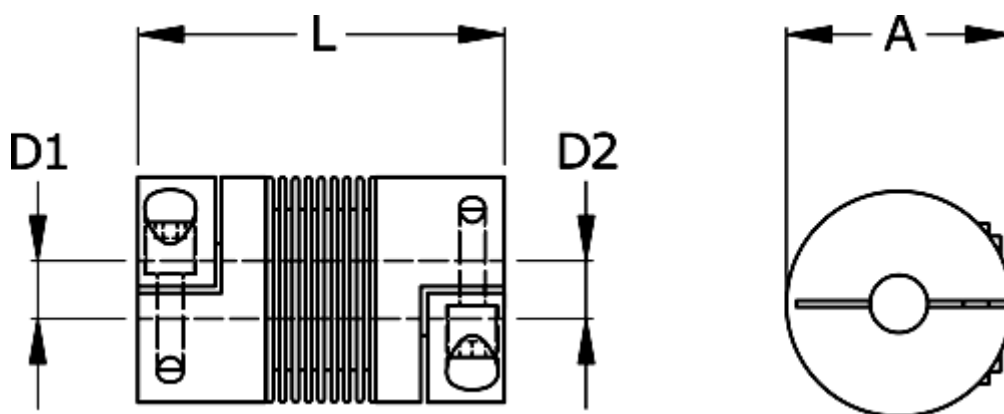

Data Sheet

Article number: 3330200050210508

Description: Bellow coupling type 2 size5
Length 21 mm, bore 5/8 mm

Measures

A	= 15.5
D1	= 5
D2	= 8
L	= 21
Nom. torque NM (Tkn)	= 0.5